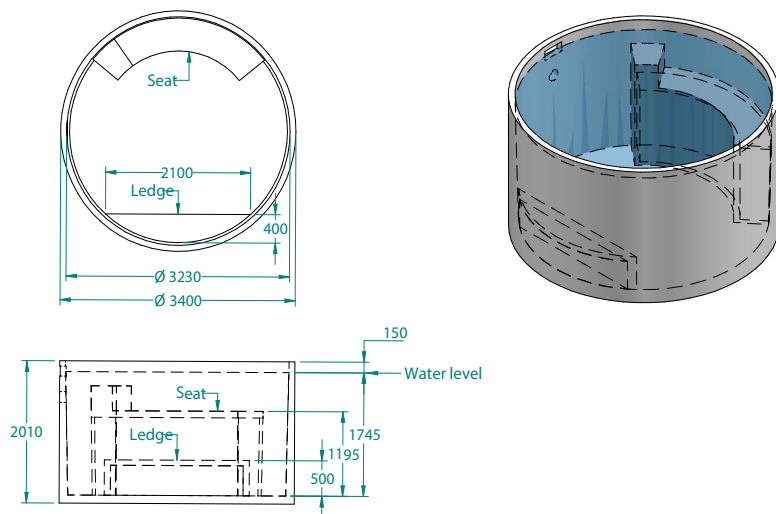

ASTRID

12,398L Round - with seats

3,400mm diameter x 2,010mm high

OUR NEWEST DESIGNED ROUND POOL WITH A SEAT TO SATISFY YOUR NEEDS.

With seating included, the Astrid is the largest available in our round Plunge Pool range and has the ability to be installed above, semi in ground or fully in ground. This Plunge Pool features a diameter of 3,400mm and a height of 2,010mm.

OVERALL DIMENSIONS:	3,400mm diameter x 2,010mm high
EXTERNAL HEIGHT:	2,010mm
INTERNAL HEIGHT:	1,895mm
WEIGHT SHELL ONLY:	8,650kg approx.
WEIGHT TILED: (Optional)	9,150kg approx.
TILE AREA:	27m ² approx.
WATER HEIGHT:	1,745mm
WATER VOLUME:	12,398L
EQUIPMENT BRAND:	Astral Pool