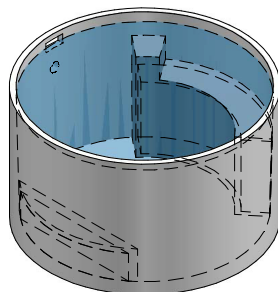

# ASTRID

11,504L Round - with seats

3,350mm diameter x 2,010mm high

## OUR NEWEST DESIGNED ROUND POOL WITH A SEAT TO SATISFY YOUR NEEDS.

With seating included, the Astrid is the largest available in our round Plunge Pool range and has the ability to be installed above, semi in ground or fully in ground. This Plunge Pool features a diameter of 3,350mm and a height of 2,010mm.

OVERALL DIMENSIONS:	3,350mm diameter x 2,010mm high
EXTERNAL HEIGHT:	2,010mm
INTERNAL HEIGHT:	1,895mm
WEIGHT SHELL ONLY:	8,700kg approx.
WEIGHT TILED: (Optional)	9,020kg approx.
TILE AREA:	24.3m <sup>2</sup> approx.
WATER HEIGHT:	1,745mm
WATER VOLUME:	11,504L
EQUIPMENT BRAND:	Astral Pool