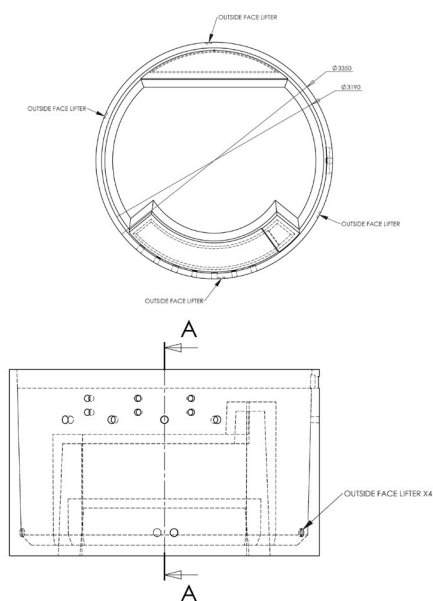

# ASTRID

11,504L Round - with seats

3,350mm diameter x 2,010mm high

## OUR NEWEST DESIGNED ROUND POOL WITH A SEAT TO SATISFY YOUR NEEDS.

With seating included, the Astrid is the largest available in our round Plunge Pool range and has the ability to be installed above, semi in ground or fully in ground. This Plunge Pool features a diameter of 3,350mm and a height of 2,010mm.

OVERALL DIMENSIONS:	3,350mm diameter x 2,010mm high
EXTERNAL HEIGHT:	2,010mm
INTERNAL HEIGHT:	1,895mm
WEIGHT SHELL ONLY:	8,700kg approx.
WEIGHT TILED: (Optional)	9,020kg approx.
TILE AREA:	24.3m <sup>2</sup> approx.
WATER HEIGHT:	1,745mm
WATER VOLUME:	11,504L
EQUIPMENT BRAND:	Astral Pool