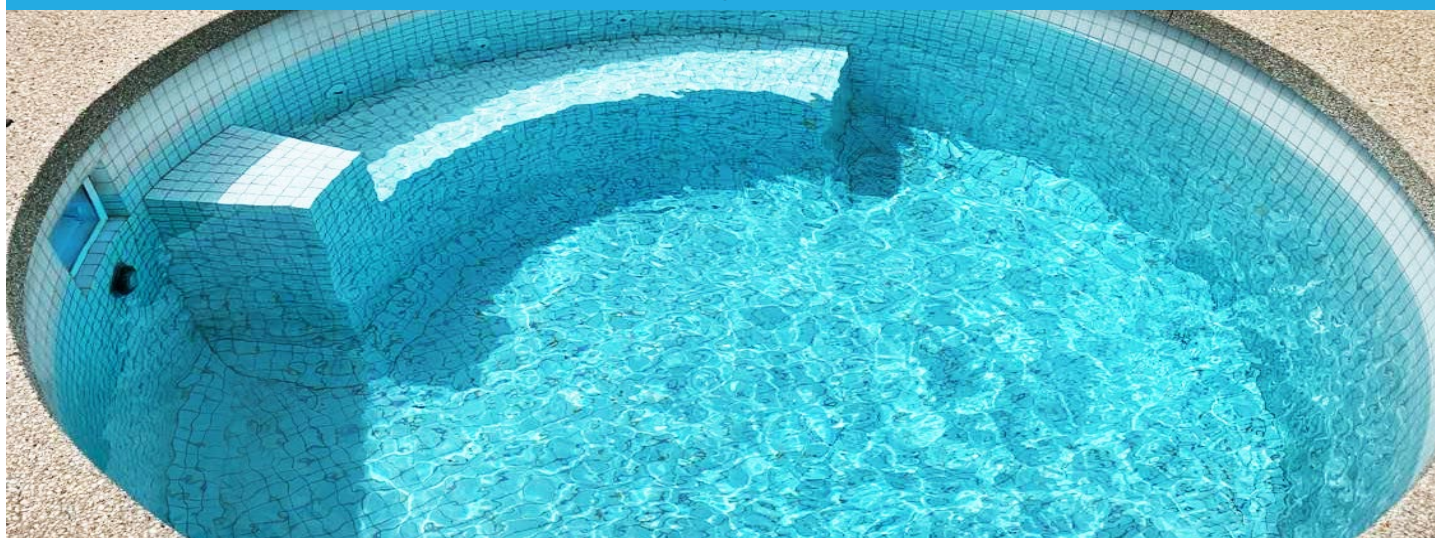

## OUR NEWEST DESIGNED ROUND POOL WITH A SEAT TO SATISFY YOUR NEEDS.

With seating included, the Astrid is the largest available in our round Plunge Pool range and has the ability to be installed above, semi in ground or fully in ground. This Plunge Pool features a diameter of 3,350mm and a height of 2,010mm.