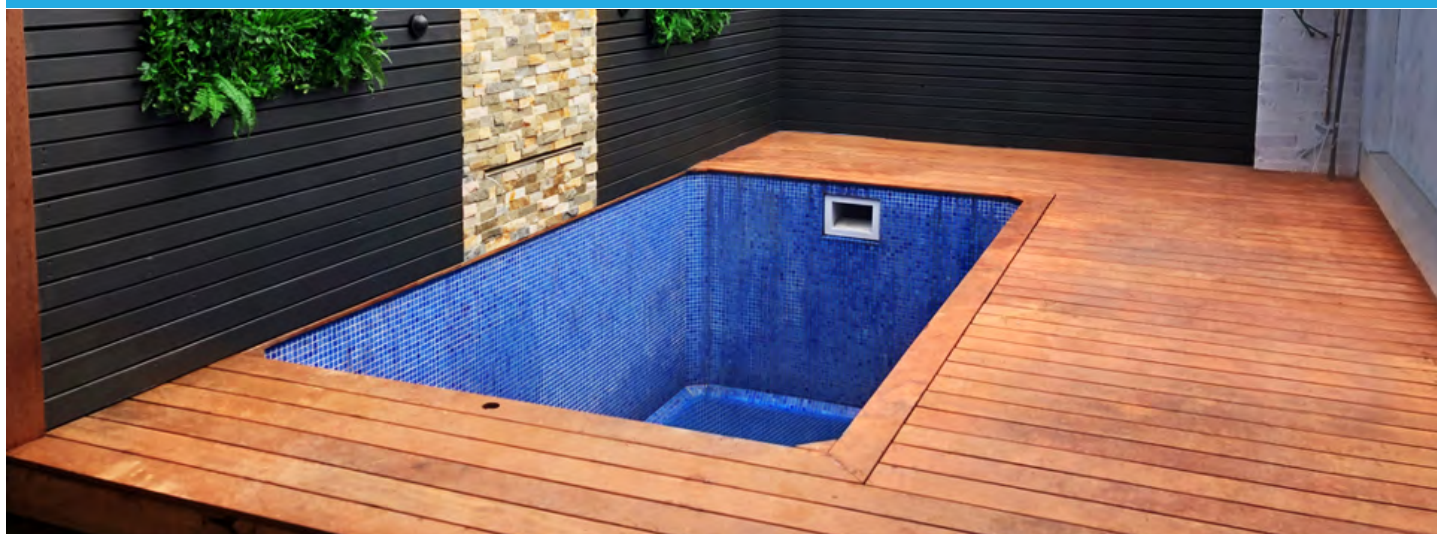

DELTA

9,500L Rectangle - with seats

4,000mm x 2,300mm x 1,600mm

THE DELTA IS THE LARGEST POOL WE HAVE AVAILABLE IN OUR RECTANGLE POOL RANGE.

This pool is the perfect addition for your backyard as it can be installed above, semi in ground or fully in ground and includes a step/ seat area making it the perfect option for entertaining. This pool measures 4,000mm long x 2,300mm wide x 1,600mm high.