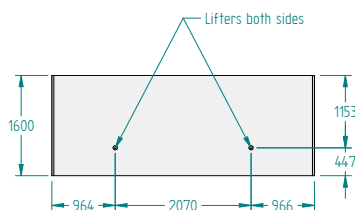

DELTA

9,500L Rectangle - with seats

4,000mm x 2,300mm x 1,600mm

THE DELTA IS THE LARGEST POOL WE HAVE AVAILABLE IN OUR RECTANGLE POOL RANGE.

This pool is the perfect addition for your backyard as it can be installed above, semi in ground or fully in ground and includes a step/ seat area making it the perfect option for entertaining. This pool measures 4,000mm long x 2,300mm wide x 1,600mm high.

OVERALL DIMENSIONS:	4,000mm length x 2,300mm width x 1,600mm high
EXTERNAL HEIGHT:	1,600mm
INTERNAL HEIGHT:	1,490mm
WEIGHT SHELL ONLY:	7,597kg approx.
WEIGHT TILED: (Optional)	8,000kg approx.
TILE AREA:	22.94m ² approx.
WATER HEIGHT:	1,340mm
WATER VOLUME:	9,500L
EQUIPMENT BRAND:	Astral Pool