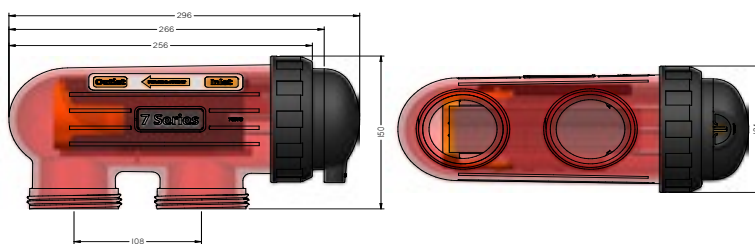

Warranty

The E25 Salt Chlorinator is covered by a 2 year in field warranty on both the controller and electrolytic cell.

To find out more visit astralpool.com.au