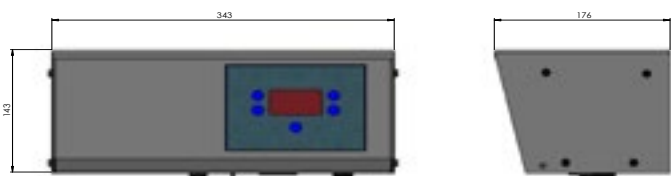

This legendary reliability has now been incorporated into a low cost, reverse polarity, self cleaning salt chlorinator – the E 25 Salt Chlorinator.

Using the same platform as the renowned VX, the E25 simplifies the operation and functionality to provide a low cost, low maintenance salt chlorinator suitable for most sized residential swimming pools.

Control

The E25 Salt Chlorinator eliminates the need for manual dosing with liquid or granular chlorine on a frequent and regular basis. Salt, when added to your pool in concentrations of around 0.5%, is converted into chlorine as it passes through the electrolytic cell and kills the contaminants within the pool to prevent bacteria and algae from forming.

Convenience

Manual dosing with liquid or granular chlorine can be haphazard and requires discipline to do on a daily basis. The E25 Salt Chlorinator continually generates chlorine while the filter pump is running at the level you require. Just set and forget.

Simplicity

The easy to use touch pad enables complete control of your filter pump and sanitizer. Simple to use, the E25 chlorinator allows you to select two timer periods each day to operate your pump and chlorine output levels from 1 to 8.