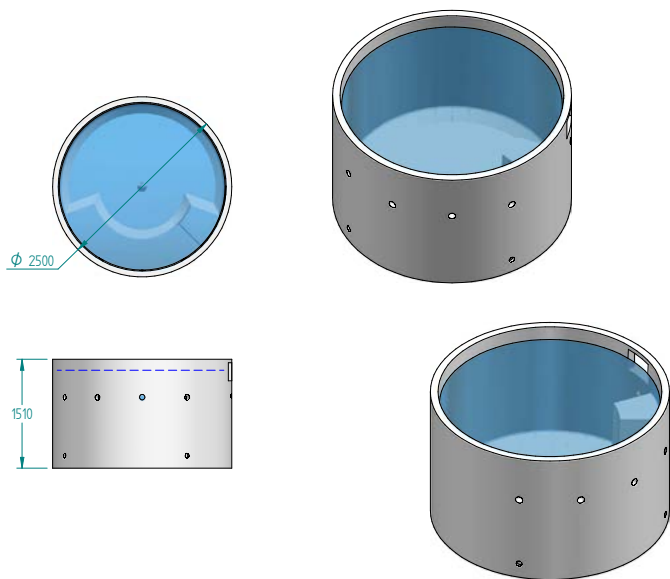

CELESTE

4,300L Round - with seats

2,500mm diameter x 1,510mm high

CREATE YOUR OWN TROPICAL RETREAT WITH A PLUNGE POOL TODAY, THE CELESTE FEATURES A DIAMETER OF 2,500MM AND HEIGHT OF 1,510MM WITH A SEATING PLAN.

This pool can be installed either above, semi in ground or fully in ground with a number of different options available.

Our Plunge Pool range is available to purchase as either a DIY Kit- perfect for those who are handy and want to save a bit, or with the option of using one of our dealers/installers (selected areas).

With the option of using your pool all year round with optional upgrades such as heating: Heat Pump, Gas Heater or Solar, this plunge pool is the perfect addition to your backyard!

OVERALL DIMENSIONS:	2,500mm diameter x 1,510mm high
EXTERNAL HEIGHT:	1,510mm
INTERNAL HEIGHT:	1,395mm
WEIGHT SHELL ONLY:	4,323kg approx.
WEIGHT TILED: (Optional)	4,700kg approx.
TILE AREA:	13.64m ² approx.
WATER HEIGHT:	1,245mm
WATER VOLUME:	4,300L
EQUIPMENT BRAND:	Astral Pool