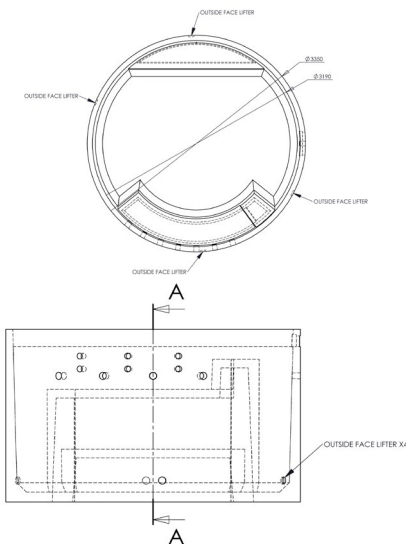

# ASTRID

11,504L Round - with seats

3,350mm diameter x 2,010mm high

OVERALL DIMENSIONS:	3,350mm diameter x 2,010mm high
EXTERNAL HEIGHT:	2,010mm
INTERNAL HEIGHT:	1,895mm
WEIGHT SHELL ONLY:	8,700kg approx.
WEIGHT TILED: (Optional)	9,020kg approx.
TILE AREA:	24.3m <sup>2</sup> approx.
WATER HEIGHT: (based on middle of skimmer)	9,020kg approx.
WATER VOLUME:	11,504L
EQUIPMENT BRAND:	Fluidra