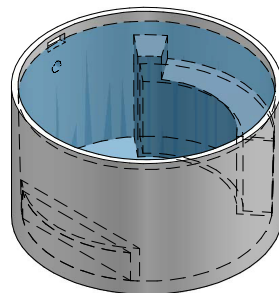

# ASTRID

11,504L Round - with seats

3,350mm diameter x 2,010mm high

## OUR DEEPEST ROUND PLUNGE POOL AT 2.01M DEEP WHICH FEATURES SEAT AND STANDING LEDGE!

Perfect for the whole family, our popular Astrid Plunge Pool is the ultimate choice for those seeking a round deep pool. With a step and seating area as well as a standing ledge this pool has something for everyone. The Astrid features a diameter of 3.35m and height of 2.01m.

OVERALL DIMENSIONS:	3,350mm diameter x 2,010mm high
EXTERNAL HEIGHT:	2,010mm
INTERNAL HEIGHT:	1,895mm
WEIGHT SHELL ONLY:	8,700kg approx.
WEIGHT TILED: (Optional)	9,020kg approx.
TILE AREA:	24.3m <sup>2</sup> approx.
WATER HEIGHT: (based on middle of skimmer)	9,020kg approx.
WATER VOLUME:	11,504L
EQUIPMENT BRAND:	Fluidra